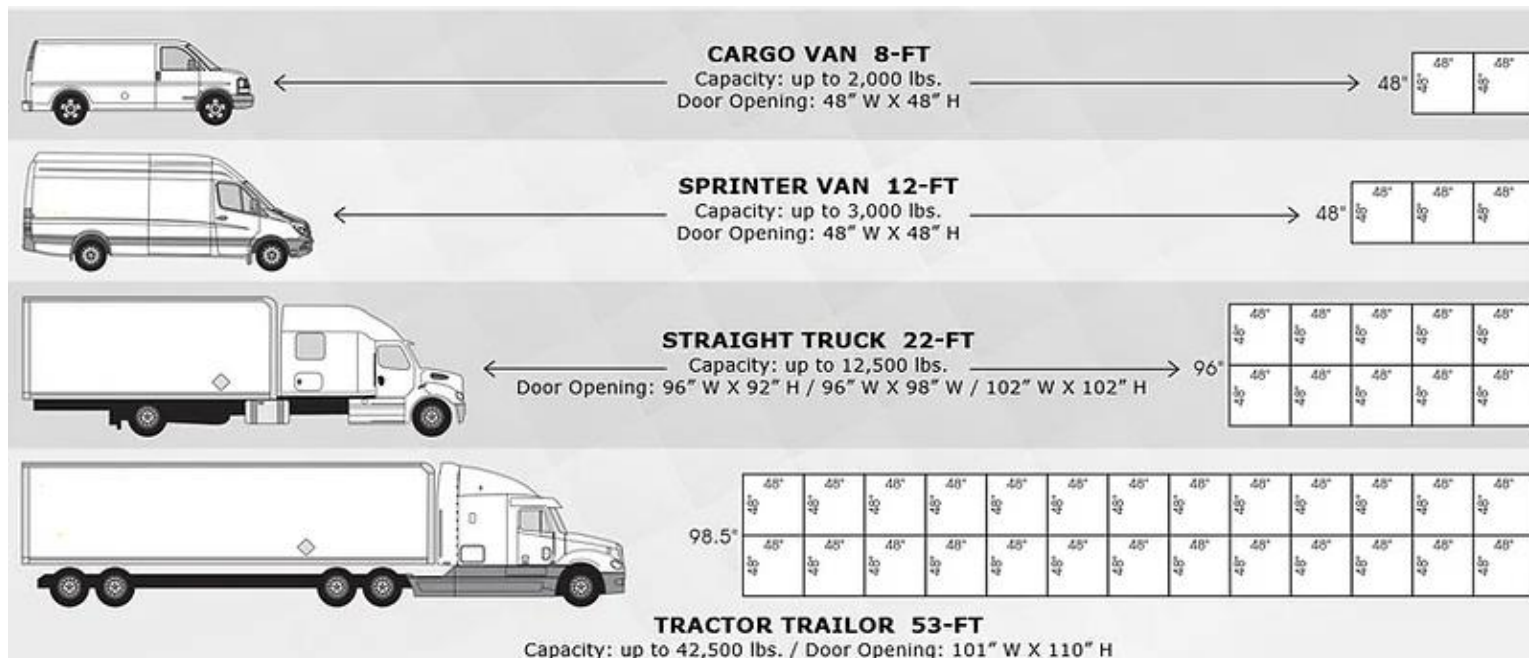

WHY CHOOSE NETWORK TRANSPORT

- All equipment types to meet your needs: Sprinter vans, straight trucks, and semi's
- Time critical and time definite deliveries
- Jobsite deliveries
- Last minute truck capacity
- Direct delivery
- Exclusive use
- Pallet and floor loaded capable
- Regulated and unregulated equipment
- Access to expedited load boards
- 24/7 Tracking
- Solo or team solutions
- Specialize in time critical and time definite transport
- One invoice
- Centralized operations, one team, one single point of contact
- Haul most Haz-mat classifications
- Multi-stop capable
- Superior visibility and tracking capabilities